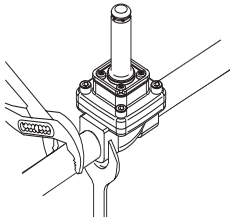

Installation guide
Solenoid valve
Type EV250B

032R9278

032R9278

1

2

3

4

5