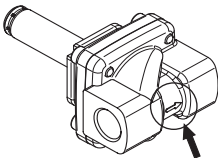

Installation guide
Solenoid valve
Type EV250B

032R9278

032R9278

1

2

3

4

5