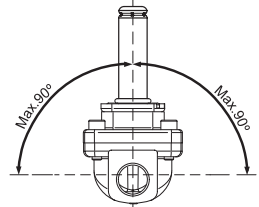

Installation guide
Solenoid valve
Type EV250B

032R9278

032R9278

1

2

3

4

5