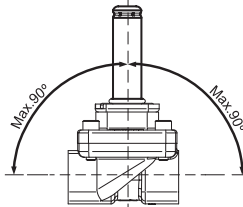

Installation guide
Solenoid valve
Type EV250B

032R9278

032R9278

1

2

3

4

5