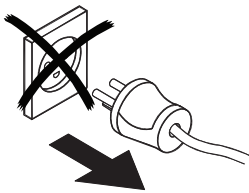

Installation guide
Solenoid valve
Type EV250B

032R9278

032R9278

1

2

3

4

5