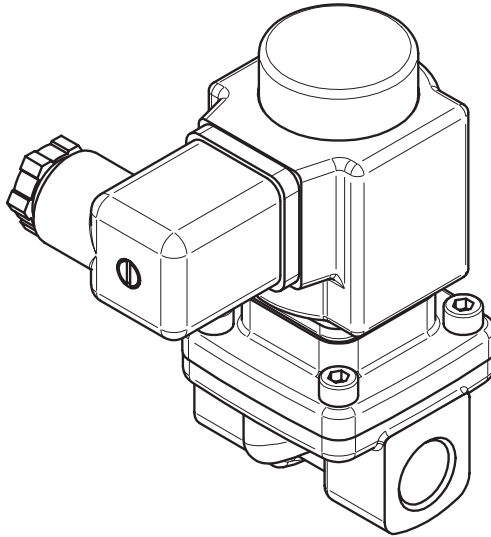

Installation guide
Solenoid valve
Type EV250B

032R9278

032R9278

1

2

3

4

5